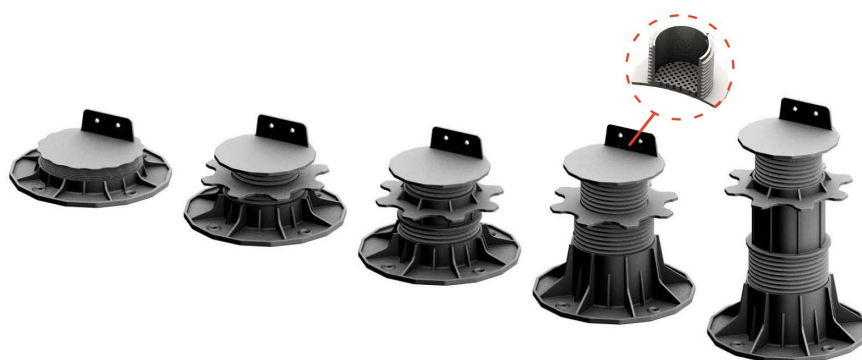

Price list 2022

VAT excl. VAT rate varies depending on location.

ADJUSTABLE JOIST PEDESTALS (ETL)

ADJUSTMENT RANGE	PRICE PER PCS.
18-32 mm	1,09 €
35-70 mm	1,77 €
66-145 mm	2,17 €
140-220 mm	2,63 €

Price list 2022

VAT excl. VAT rate varies depending on location.

TILES ADJUSTABLE PEDESTALS

ADJUSTMENT RANGE	PRICE PER PCS.
18-32 mm	1,08 €
35-70 mm	1,78 €
66-145 mm	2,22 €
140-220 mm	2,56 €

ACCESSORIES

TYPE	PRICE PER PCS.
LOWER EDGING CLIP APC-1 	1,99 €
UPPER EDGING CLIP APC-2 	1,99 €
PERIMETER SPACER APC-3 	1,54 €