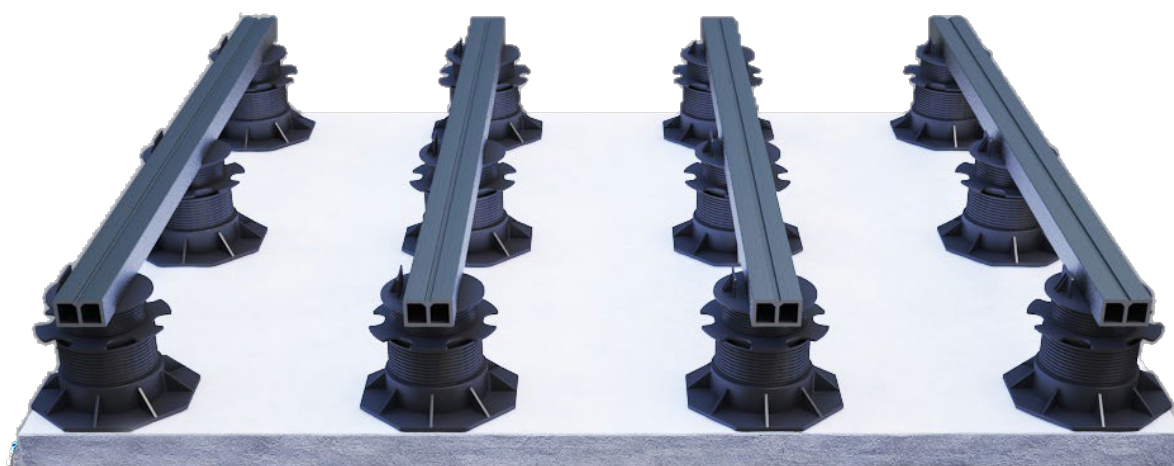

Price list 2022

VAT excl. VAT rate varies depending on location.

ADJUSTABLE JOIST PEDESTALS (ETL)

ADJUSTMENT RANGE	PRICE PER PCS.
18-32 mm	1,09 €
35-70 mm	1,77 €
66-145 mm	2,17 €
140-220 mm	2,63 €

Price list 2022

VAT excl. VAT rate varies depending on location.

TILES ADJUSTABLE PEDESTALS

ADJUSTMENT RANGE	PRICE PER PCS.
18-32 mm	1,08 €
35-70 mm	1,78 €
66-145 mm	2,22 €
140-220 mm	2,56 €

ACCESSORIES

TYPE	PRICE PER PCS.
LOWER EDGING CLIP APC-1 	1,99 €
UPPER EDGING CLIP APC-2 	1,99 €
PERIMETER SPACER APC-3 	1,54 €