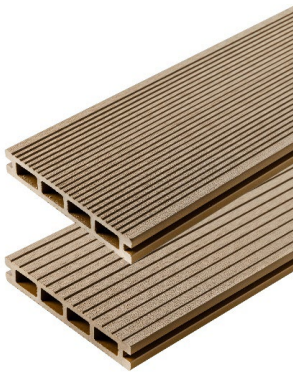

Price list 2023

VAT excl. VAT rate varies depending on location.

PREMIUM COMPOSITE DECKING BOARD (140 x 22 mm)

AVAILABLE LENGTHS	PRICE PER PCS.	PRICE PER METER	PRICE PER SQM
280 cm	21,14 €	7,55 €	52,10 €
300 cm	22,65 €		
350 cm	26,43 €		
400 cm	30,20 €		

AVAILABLE COLOURS

TRIMS

STEP EDGE TRIMS	CORNER/EDGE TRIMS	SKIRTING TRIMS	PRICE PER METER
			Corner and skirting trims
			3,23 €
			Step edge trims
			8,58 €

Price list 2023

VAT excl. VAT rate varies depending on location.

STANDARD COMPOSITE DECKING BOARD (150 x 25 mm)

AVAILABLE LENGTHS	PRICE PER PCS.	PRICE PER METER	PRICE PER SQM
240 cm	12,71 €	4,74 €	30,59 €
280 cm	14,83 €		
300 cm	15,89 €		
350 cm	18,53 €		
400 cm	21,18 €		

AVAILABLE COLOURS

HONEY TEAK

BROWN

LIGHT GRAY

ANTHRACITE

TRIMS

CORNER/EDGE TRIMS	SKIRTING TRIMS	PRICE PER METER
		3,23 €

Price list 2023