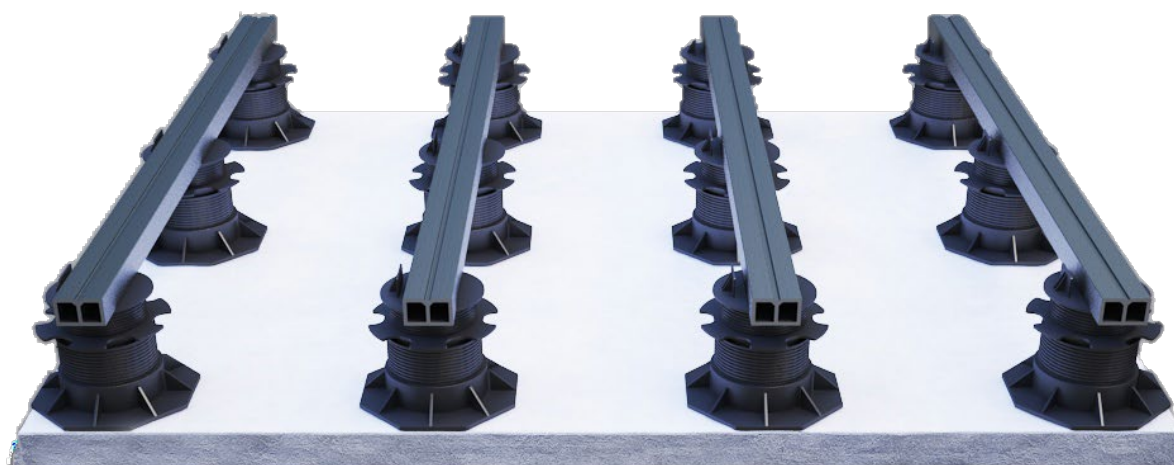

Price list 2023

VAT excl. VAT rate varies depending on location.

ADJUSTABLE JOIST PEDESTALS (ETL)

ADJUSTMENT RANGE	PRICE PER PCS.
10-15 mm	0,83 €
18-32 mm	1,09 €
35-70 mm	1,77 €
66-145 mm	2,17 €
140-220 mm	2,63 €